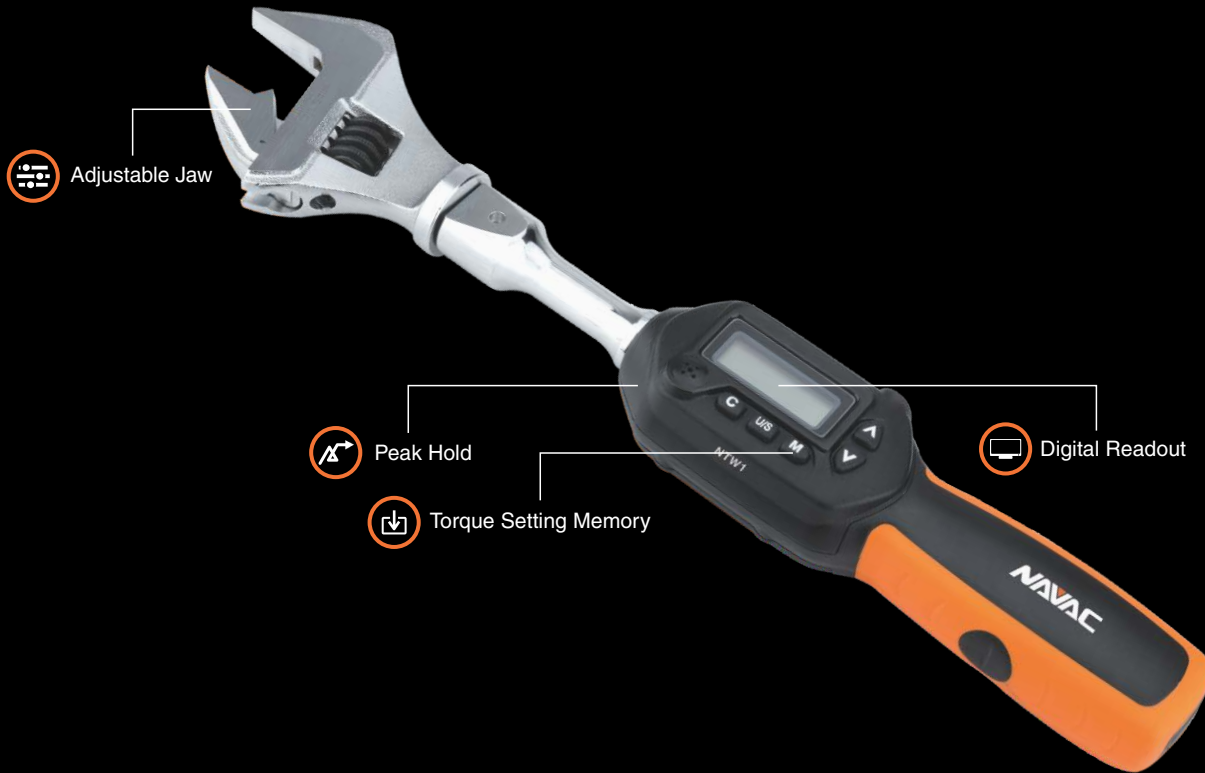

Empowering you to work smarter

5 Commonwealth Ave
Woburn, MA 01801
Phone 781-665-1400
Toll Free 1-800-517-8431

Visit us at www.TestEquipmentDepot.com

NTW1 Digital Torque Wrench

Digital Readout · Adjustable Jaw

- Accurate within 2%
- Dual direction (CW & CCW)
- Torque setting memory & Peak hold
- Auto turn-off after 5 minutes inactivity
- Selectable measuring units (ft-lb, in-lb, N-m, kg-cm)
- Indicator lights and sound for target torques

Model	NTW1
Torque Measuring Range	3.1 - 62.7 ft-lb (4.2 - 85 N-m)
Jaw Size	0.2 - 1.2 inch (5 - 30 mm)
Weight	3 lbs
Accessory	Storage Case

1-YEAR WARRANTY