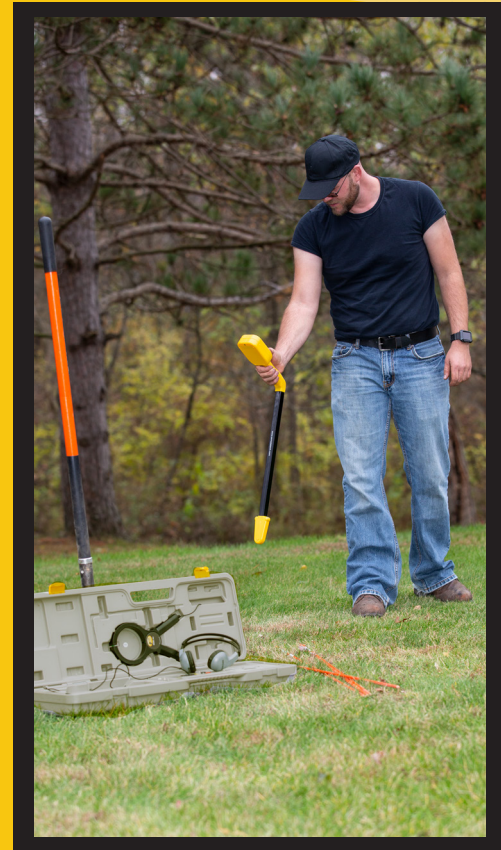

# Pro881™ Underground Cable Locator with Inductive Clamp

Easier, faster, less complicated  
... with digital performance!

## Pro881™ Features

- Digital Signal and Noise Rejection
- Simple 3 Button Transmitter
- 3 Transmission Frequencies
- 3 Connection Methods
- Null or Peak Tracking
- Easy to Read LED Indicators
- Low Battery LEDs
- Inductive Clamp and Stereo Headset Included

## PRODUCT DESCRIPTION

The Pro881™ Underground Cable Locator is an easy, fast operating digital locator designed to get the job done quickly and accurately. Minimal settings make the Pro881 a great choice for new or seasoned maintenance staff. Incorporating three different locating frequencies, the Pro881 tracks many types of cabling, including irrigation, CATV, electrical, telephone, and lighting. The Pro881 incorporates digital reception filtration to eliminate unwanted AC noise and interference for efficient, uncomplicated locates.

The Pro881™ uses the IC4 inductive clamp, injecting a 175 kHz tracing signal onto energized or de-energized cabling while the digital filters remove signals that are not desired. Inductive locating allows non-contact connection of tracing signal, avoiding dangerous electrical voltages or disconnection of a traced cable.