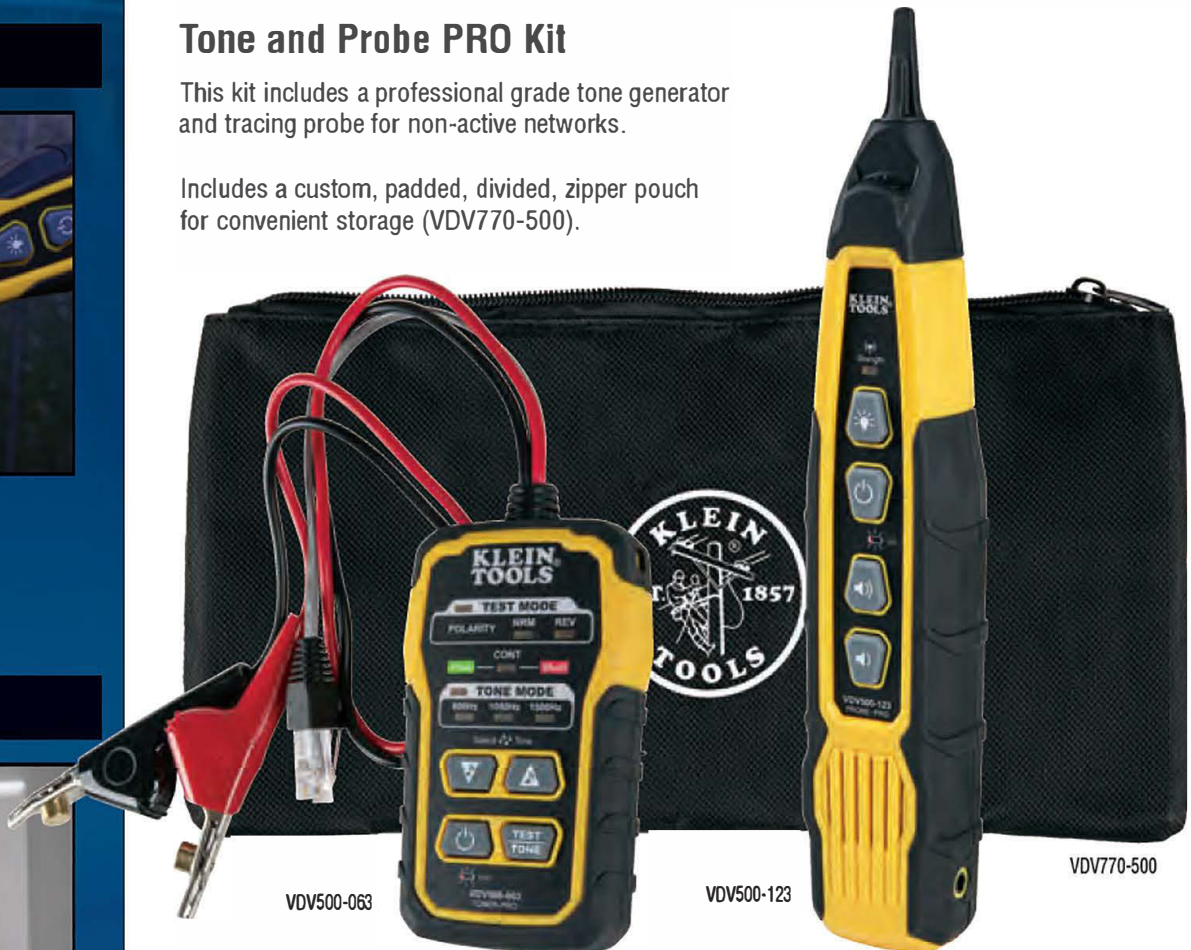

VOICE DATA VIDEO TONE AND PROBE PRO KIT

**TONE AND
TRACE WIRES
ON COMMON
WIRING SYSTEMS**

Probe-PRO (VDV500-123)

Toner-PRO (VDV500-063)

Tone and Probe PRO Kit

This kit includes a professional grade tone generator and tracing probe for non-active networks.

Includes a custom, padded, divided, zipper pouch for convenient storage (VDV770-500).

Toner-PRO (VDV500-063)

- **Premium tone generator** with 5 distinct tone cadences
- **Rugged Angled Bed of Nails (ABN)** clips securely attach to wires
- **Tests for continuity and polarity** with response displayed on clearly labeled, easy-to-read LEDs
- **RJ11 plug** easily connects to telephone or RJ45 data jacks to tone individual conductors or wire pairs

Probe-PRO (VDV500-123)

- **Responsive probe** with durable non-metallic, replaceable conductive tip (VDV999-068)
- **Traces non-active wiring** when used with Toner-PRO Tone Generator
- **Work light on probe tip** for use in dark spaces
- **Features headphone jack (3.5 mm)** for noisy environments (headphones not included)
- **Terminal block on probe** to confirm the toned pair has been located