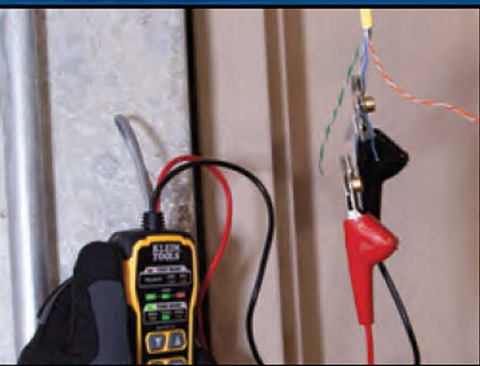

VOICE DATA VIDEO TONE AND PROBE PRO KIT

**TONE AND
TRACE WIRES
ON COMMON
WIRING SYSTEMS**

Probe-PRO (VDV500-123)

Toner-PRO (VDV500-063)

Tone and Probe PRO Kit

This kit includes a professional grade tone generator and tracing probe for non-active networks.

Includes a custom, padded, divided, zipper pouch for convenient storage (VDV770-500).

Toner-PRO (VDV500-063)

- **Premium tone generator** with 5 distinct tone cadences
- **Rugged Angled Bed of Nails (ABN)** clips securely attach to wires
- **Tests for continuity and polarity** with response displayed on clearly labeled, easy-to-read LEDs
- **RJ11 plug** easily connects to telephone or RJ45 data jacks to tone individual conductors or wire pairs

Probe-PRO (VDV500-123)

- **Responsive probe** with durable non-metallic, replaceable conductive tip (VDV999-068)
- **Traces non-active wiring** when used with Toner-PRO Tone Generator
- **Work light on probe tip** for use in dark spaces
- **Features headphone jack (3.5 mm)** for noisy environments (headphones not included)
- **Terminal block on probe** to confirm the toned pair has been located